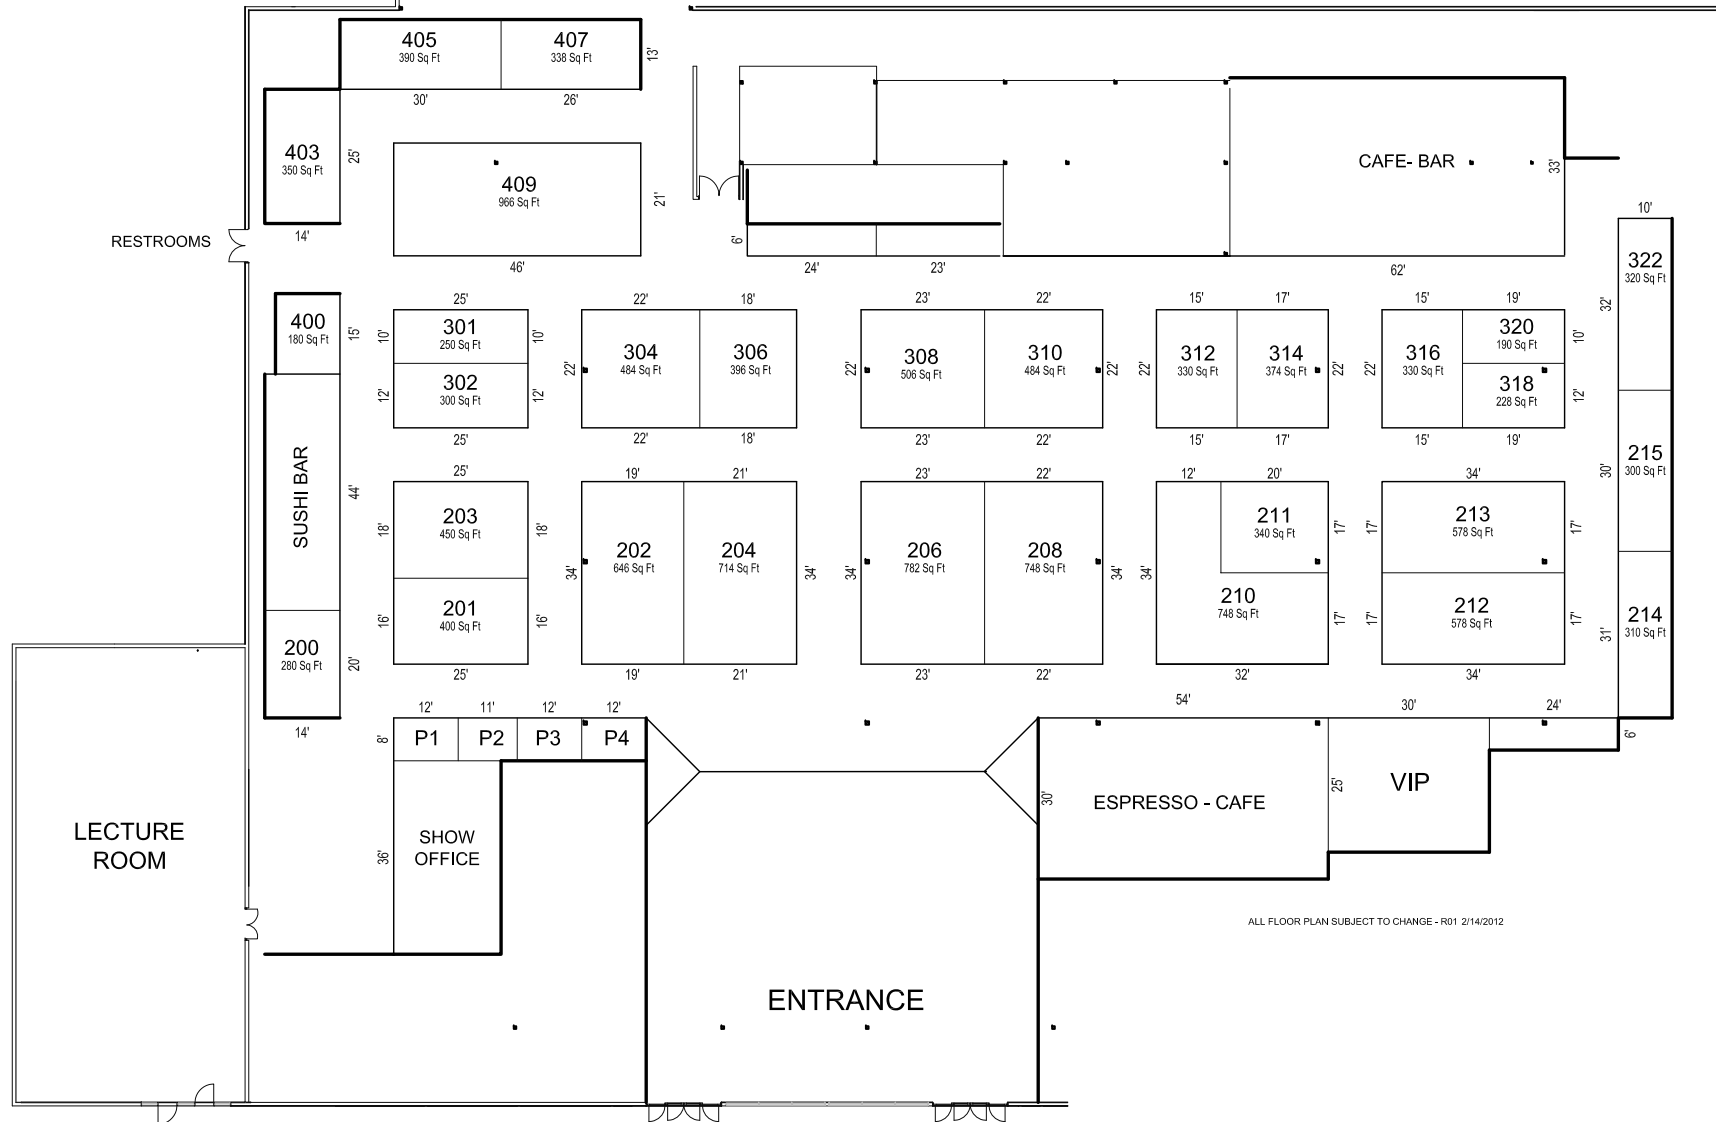

NAPLES INTERNATIONAL ART & ANTIQUE FAIR

Feb 24 - 28, 2012

IFAE INTERNATIONAL FINE ART EXPOSITIONS
27598 Riverview Center Blvd, Bonita Springs, FL 34134 • Tel: +1 239-949-5411 • Fax: +1 239-949-5482 • www.ifaec.com

Palm Beach | Naples | Tampa | Sarasota | Miami Beach | Vero Beach | Carolina
St Petersburg | Sarasota | Martha's Vineyard | Portland | Rockland | Boston
Northeast Harbor & Bar Harbor | Newburyport | Greenwich